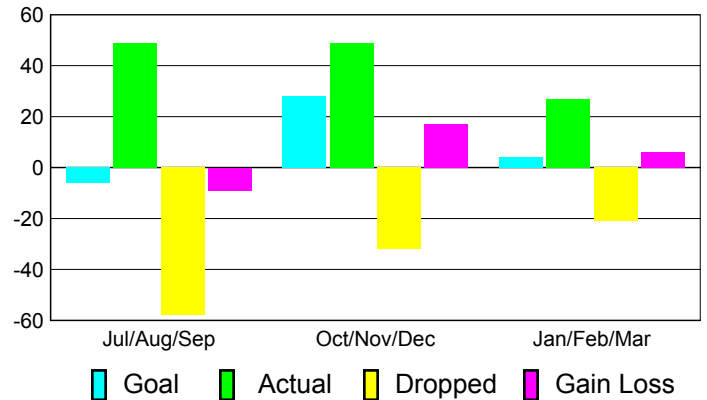

Membership Results 2010-2011

Goal, New, Dropped, Gain/Loss

Comparison of Membership Gain/Loss

Current Year Compared to the Previous Year