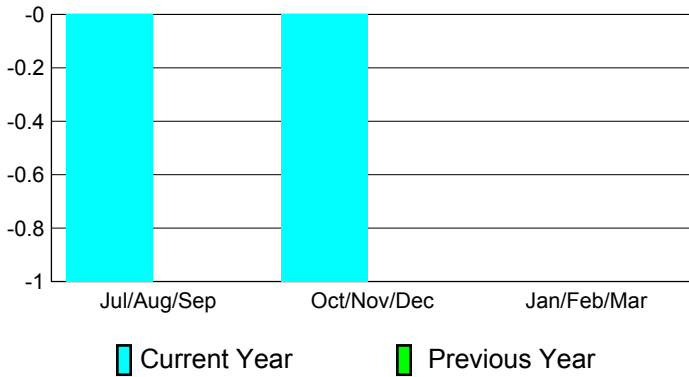

Club Results 2010-2011

Goal, New, Dropped, Gain/Loss

Comparison of Club Gain/Loss

Current Year Compared to the Previous Year

YTD Status Quo Clubs 2010-2011

Status Quo Clubs Compared to Status Quo Members

MEMBERSHIP