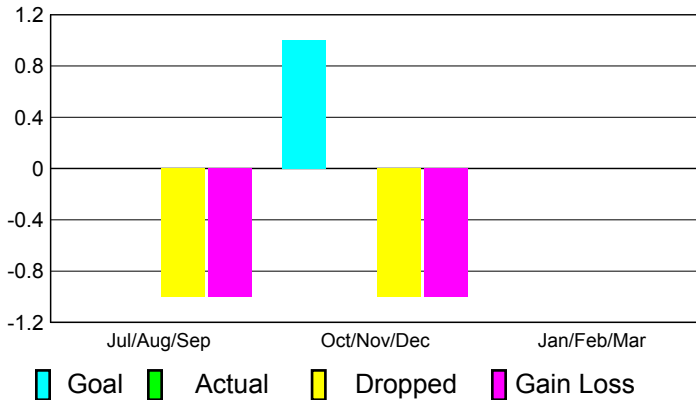

2010-2011 GMT Reports for District (or Undistricted) **District 201C2**

GMT: **JOHN ROWLAND MC ATEE**

Location: **AUSTRALIA**

GMT CA: **7**

CLUBS

**Club Results
2010-2011**

**Clubs
2009-2010**

Month	New Club Goal	Actual New Clubs	Actual Dropped Clubs	Gain/Loss of Clubs	Gain/Loss of Clubs
Jul/Aug/Sep	0	0	-1	-1	0
Oct/Nov/Dec	1	0	-1	-1	0
Jan/Feb/Mar	0	0	0	0	0
Totals	1	0	-2	-2	0

Club Results 2010-2011

Goal, New, Dropped, Gain/Loss

Comparison of Club Gain/Loss

Current Year Compared to the Previous Year

YTD Status Quo Clubs 2010-2011

Status Quo Clubs Compared to Status Quo Members

MEMBERSHIP