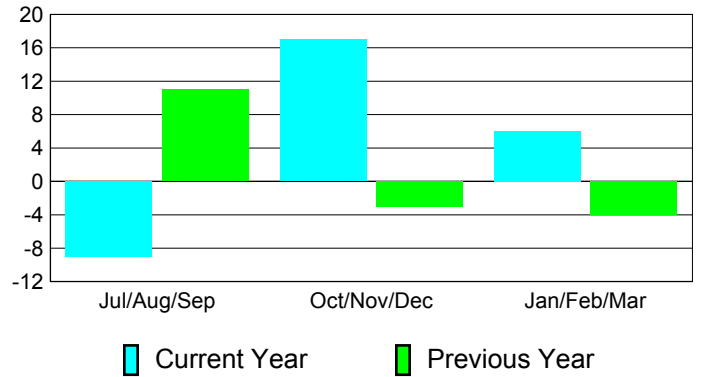

**Membership Results
2010-2011**

**Membership
2009-2010**

Month	Net Memb Goal	Actual New Memb	Actual Dropped Memb	Gain/Loss of Memb	Gain/Loss of Memb
Jul/Aug/Sep	-6	49	-58	-9	11
Oct/Nov/Dec	28	49	-32	17	-3
Jan/Feb/Mar	4	27	-21	6	-4
Totals	26	125	-111	14	4

Membership Results 2010-2011

Goal, New, Dropped, Gain/Loss

Comparison of Membership Gain/Loss

Current Year Compared to the Previous Year

Gender Comparison 2010-2011

Jul/Aug/Sep

Oct/Nov/Dec

Jan/Feb/Mar